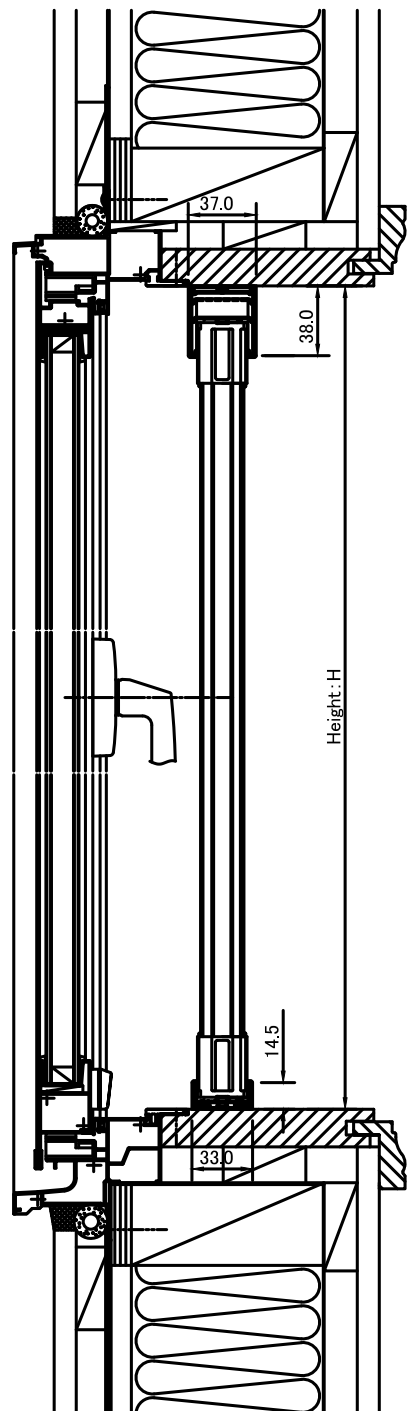

Metaco Pleats Net Side Fix (20mm)
Singedoor Longitudinal section

Product Width 960mm or more

Product Width less than 960mm