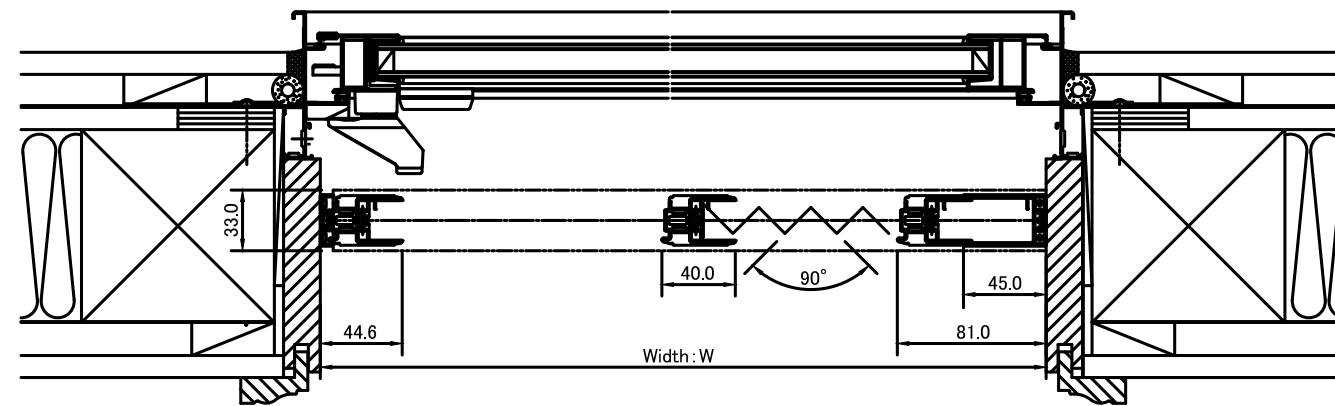

Metaco Pleats Net Side Fix (20mm)
Singedoor Longitudinal section

Product Width 960mm or more

Product Width less than 960mm