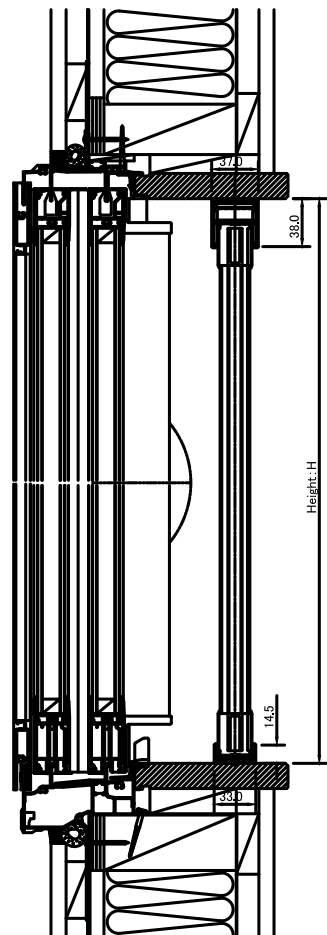

Metaco Pleats Net Side Fix (20mm)
Doubledoor Longitudinal section

Product Width 960mm or more

Product Width less than 960mm