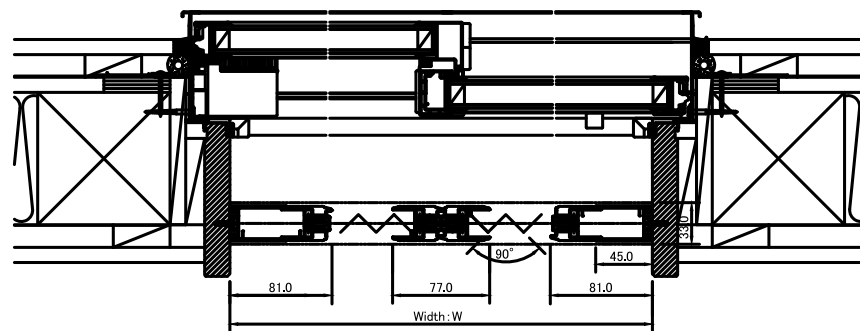

Metaco Pleats Net Side Fix (20mm)
Doubledoor Longitudinal section

Product Width 960mm or more

Product Width less than 960mm